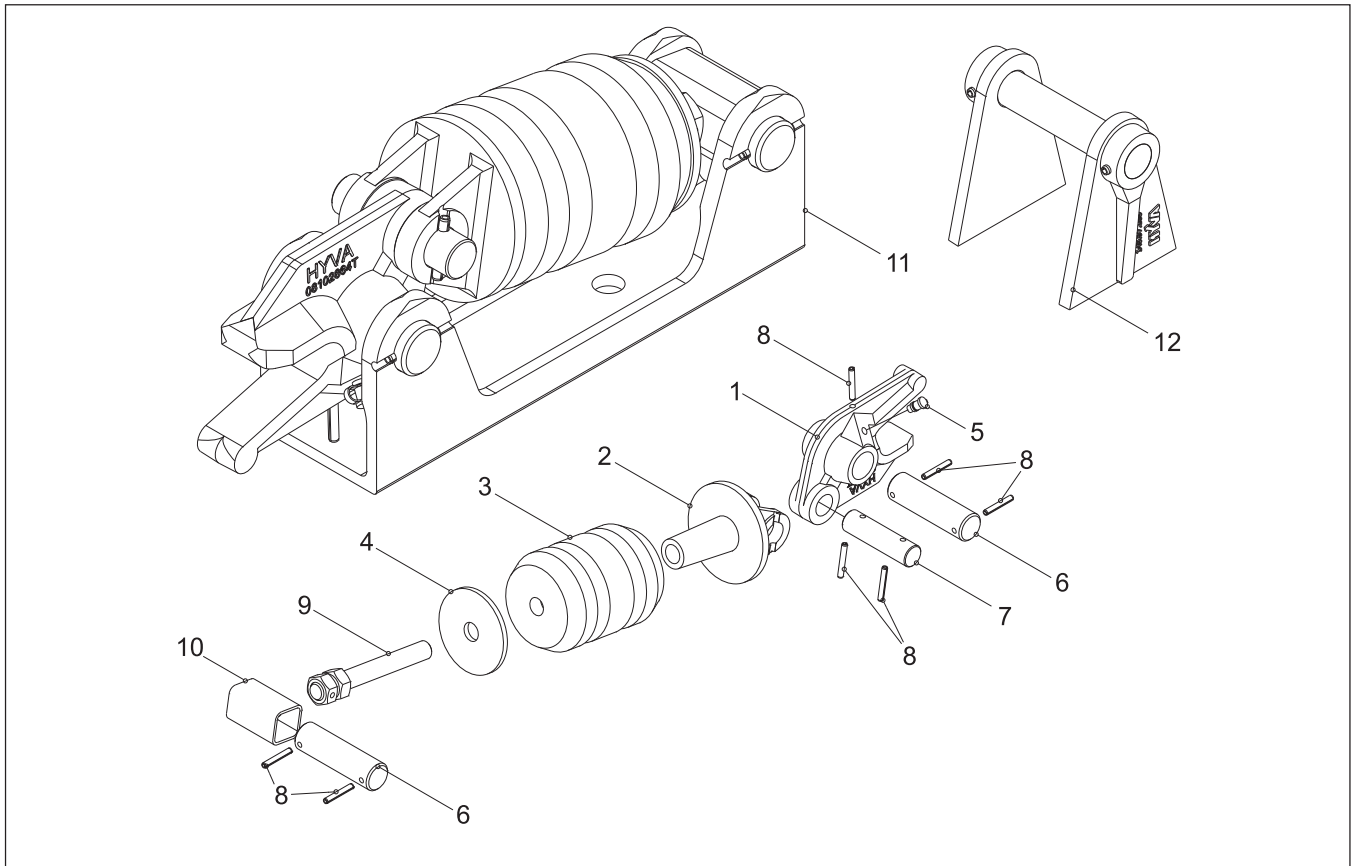

HYFIX BODY CLAMP ALU

WITH ALUMINIUM LOCKINGBAR FRAME

Hyva

page # 1 / 1

type :

hyfix body clamp with
aluminium lockingbar frame

partnumber :

081 02 867

spare part list hyfix body clamp 081 02 867

pos.	code no.	description`	qty.
1	148 97 003	lever operated clamp	1
2	148 97 015	head	1
3	148 97 027	rubber power block	1
4	148 97 038	compression plate aluminium	1
5	017 70 706	grease nipple	1
6	148 97 041	axle Ø32	2

pos.	code no.	description	qty.
7	148 97 053	axle Ø25	1
8	148 97 064	slotted pin	7
9	148 97 089	threaded pin	1
10	148 97 091	pivot mechanism	1
11	148 97 121	frame aluminium	1
12	148 97 168	bracket aluminium	1