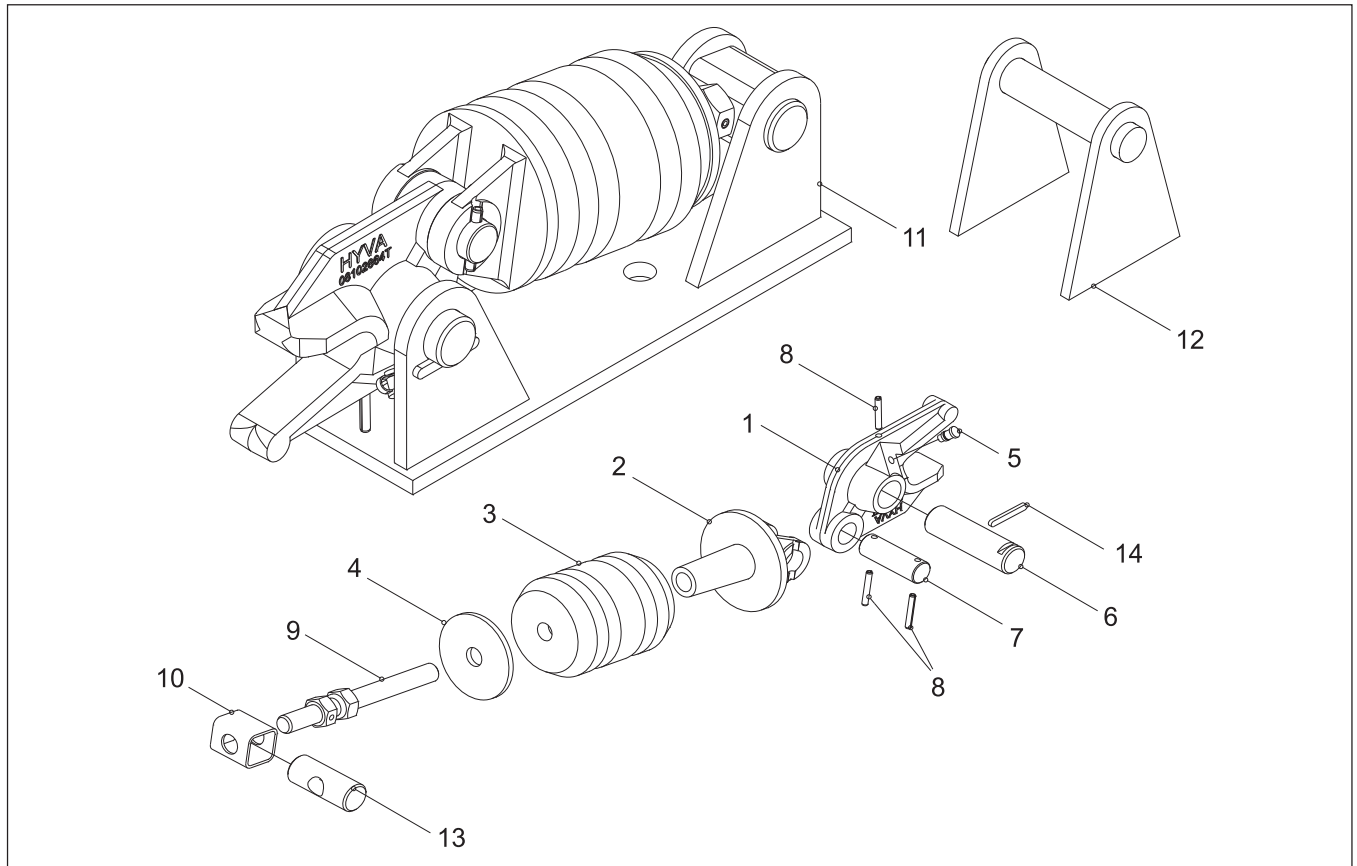

HYFIX BODY CLAMP STEEL

WITH STEEL LOCKINGBAR FRAME

Hyva

type :

hyfix body clamp with
steel lockingbar frame

page # 1 / 1

partnumber :

081 02 855

spare part list hyfix body clamp 081 02 855

pos.	code no.	description`	qty.
1	148 97 003	lever operated clamp	1
2	148 97 015	head	1
3	148 97 027	rubber power block	1
4	148 97 039	compression plate	1
5	017 70 706	grease nipple	1
6	148 97 040	axle Ø32	1
7	148 97 052	axle Ø25	1

pos.	code no.	description	qty.
8	148 97 064	slotted pin	3
9	148 97 088	threaded pin	1
10	148 97 090	pivot mechanism	1
11	148 97 120	frame steel	1
12	148 97 167 T	bracket steel	1
13	148 97 106	axle Ø32 + hole Ø21	1
14	148 97 118	locking plate	1